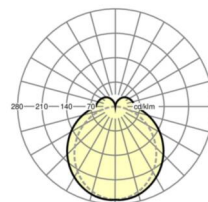

CHARACTERISTICS

Order number	19130004120
EAN number	4020863413140
Commodity code	94051190
Certification mark	IP 20, Protection class I, ENEC10 VDE, F, HACCP DIN10500/Food/IFS-application-related suitability/BRC, Indoor, CE
Impact resistance (IK rating)	IK03 (10°C bis 35°C)
Ambient temperatur	ta 10°C to 35°C
Warranty period	5 years
State funding programs	BEG - Federal funding for efficient buildings (valid only for Germany)

ELECTRICAL ENGINEERING

Controller	Electronic multi-lumen driver, 16-steps (1 pcs.)
System output	49W-27W
Mains voltage	230V/50Hz
Circuit breakers (inrush current)	18 pieces/B10, 30 pieces/B16, 31 pieces/C10, 51 pieces/C16
Energy efficiency class/light source	C

DEEP-LINK

<https://www.regiolux.de/en/article/19130004120>